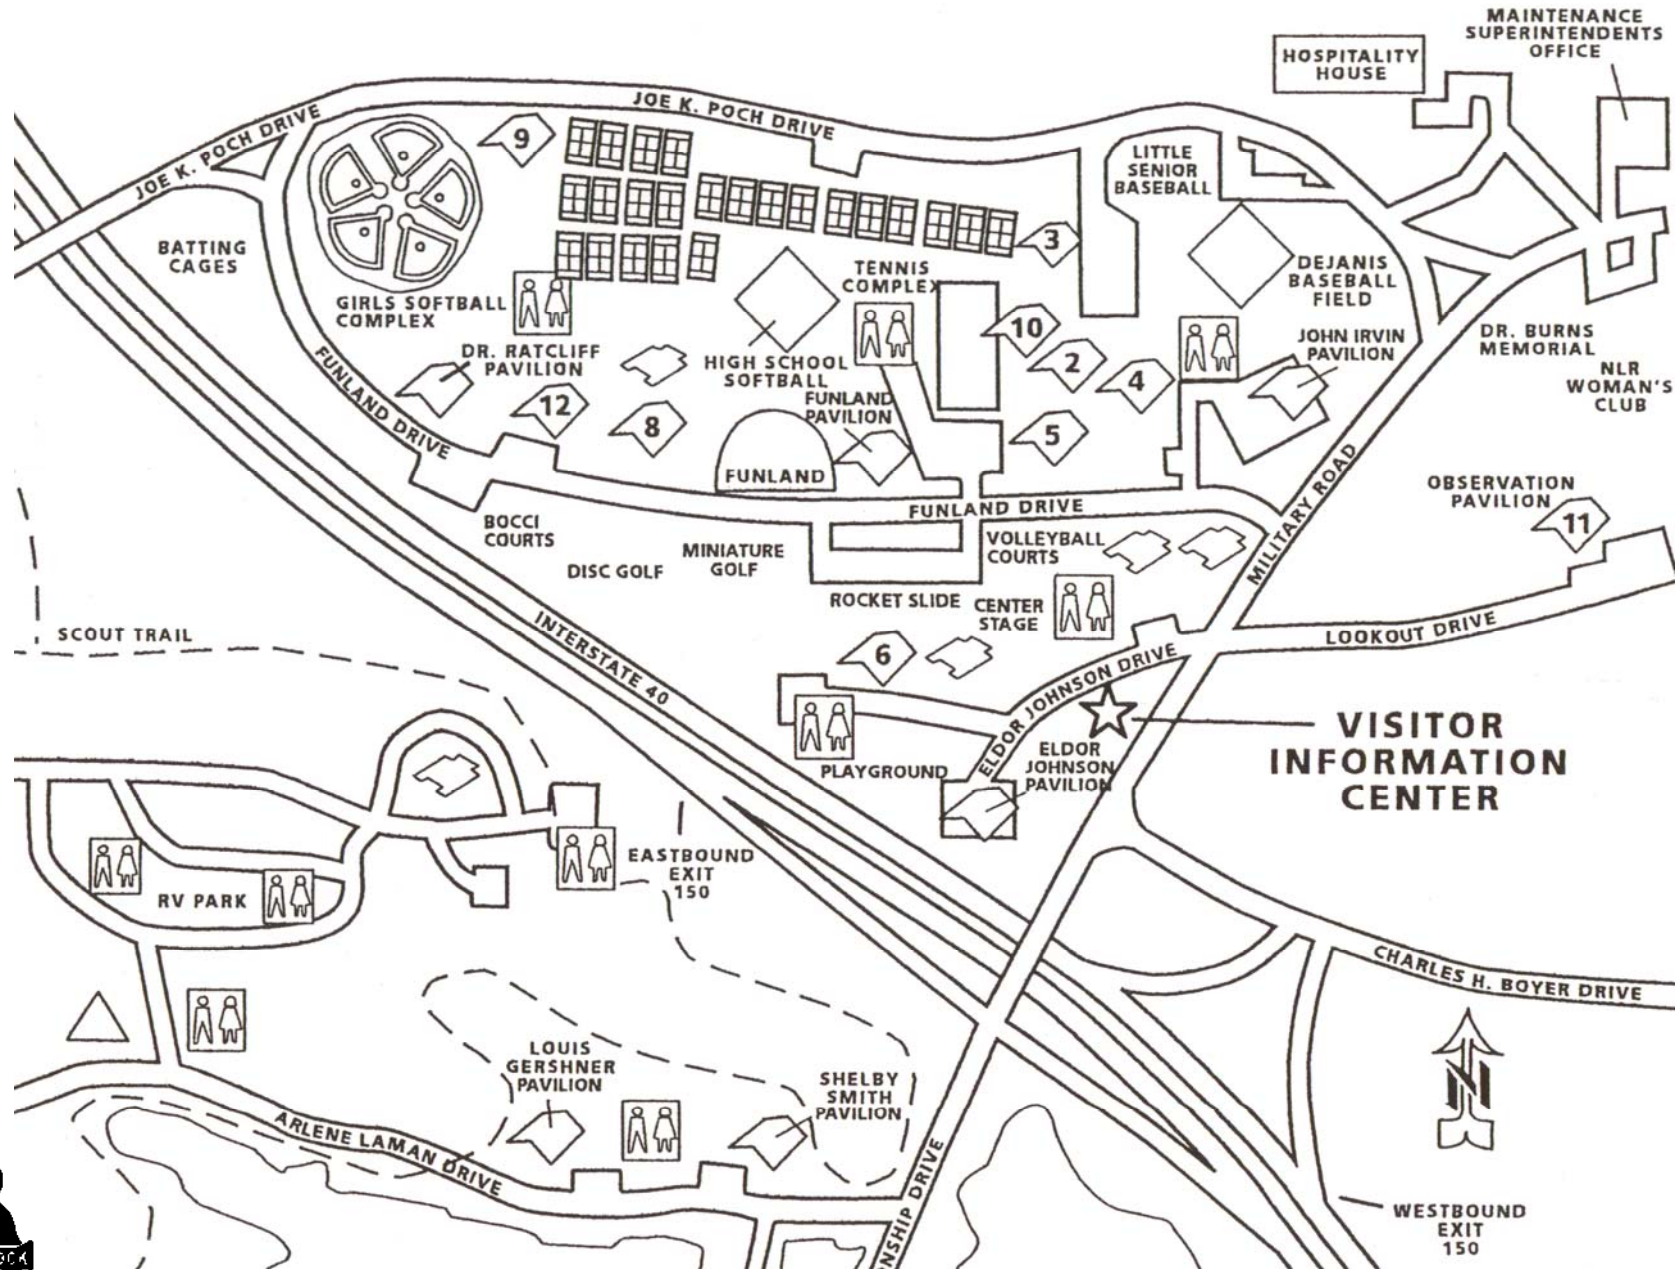

Burns Park Pavilion Location Map

North Little Rock Parks & Recreation

www.northlittlerock.org

www.nlrpr.org

501-791-8537